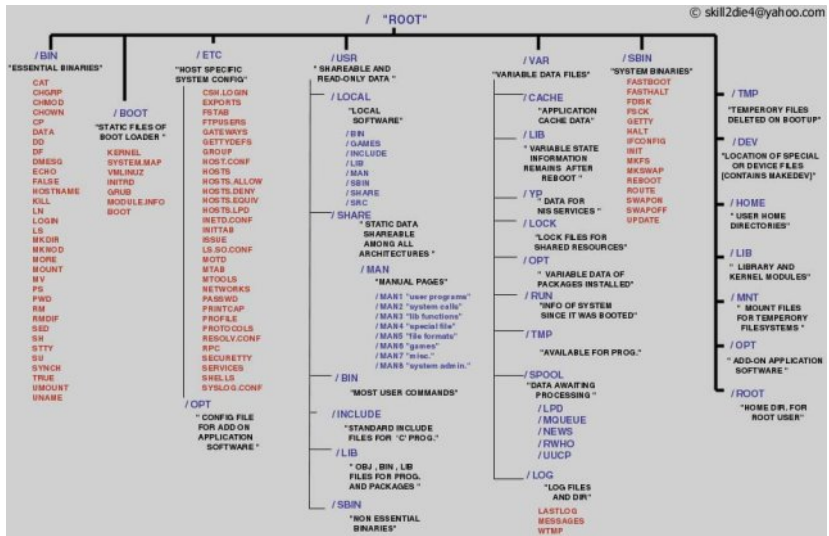

Simple and Easy Linux File System diagram

By *srlinuxx*

Created 03/04/2006 - 2:06pm

Submitted by srlinuxx on Monday 3rd of April 2006 02:06:59 PM

[1]

Originally found [Here](#) [2], on <http://www.secguru.com/> [3].

Source URL: <http://www.tuxmachines.org/node/6006>

Links:

[1] http://www.tuxmachines.org/images/linux_file_structure.jpg

[2] http://www.secguru.com/files/linux_file_structure.jpg

[3] <http://www.secguru.com/>